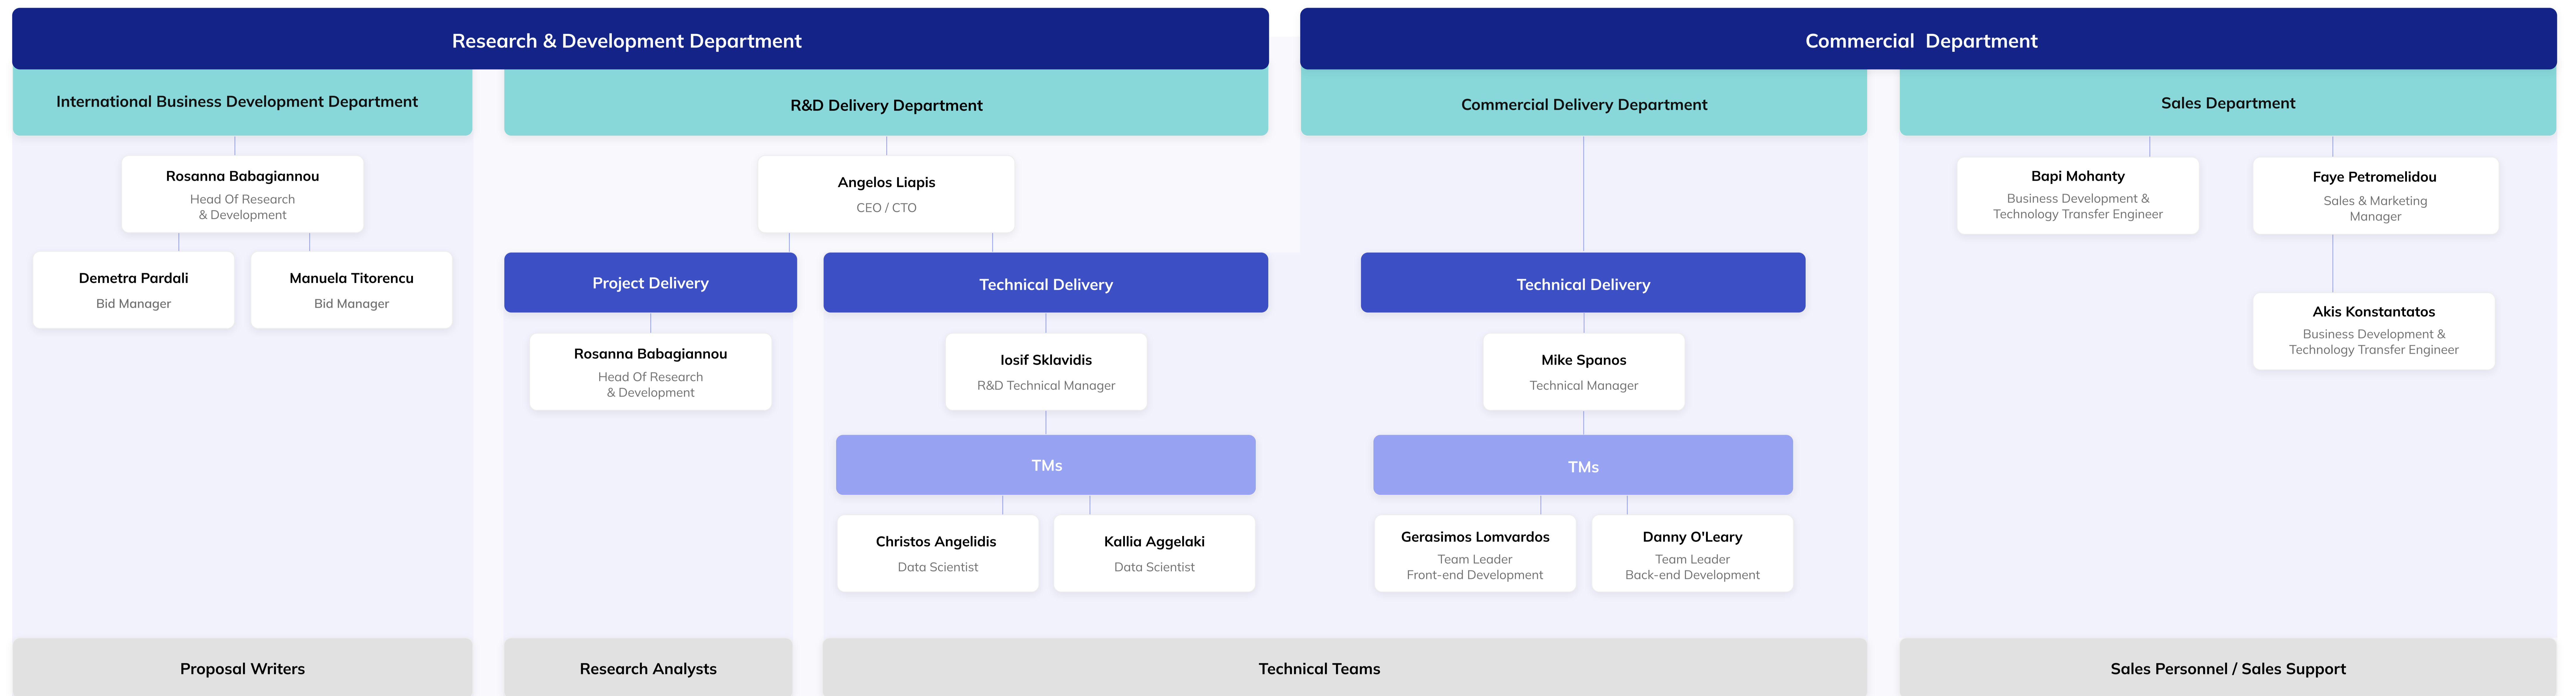

Management Team Organizational Chart

Divisions & Departments

Angelos Liapis
CEO / CTO

UI / UX Department

Semeli Androulidaki
UI / UX Manager

Digital Marketing Department

Faye Petromelidou
Sales & Marketing Manager

Finance Department

Nancy Baker
CFO

Rosanna Babagiannou
Research Grants Officer

Heather O'Neill
Associate Research Grants Officer

Jill Alave
Contracts Administrator

Legal / IPR Department

Georgia Papaioannou
Legal Department Manager

Human Resources & Office Operations Department

Margarita Spyridonakou
HR Manager