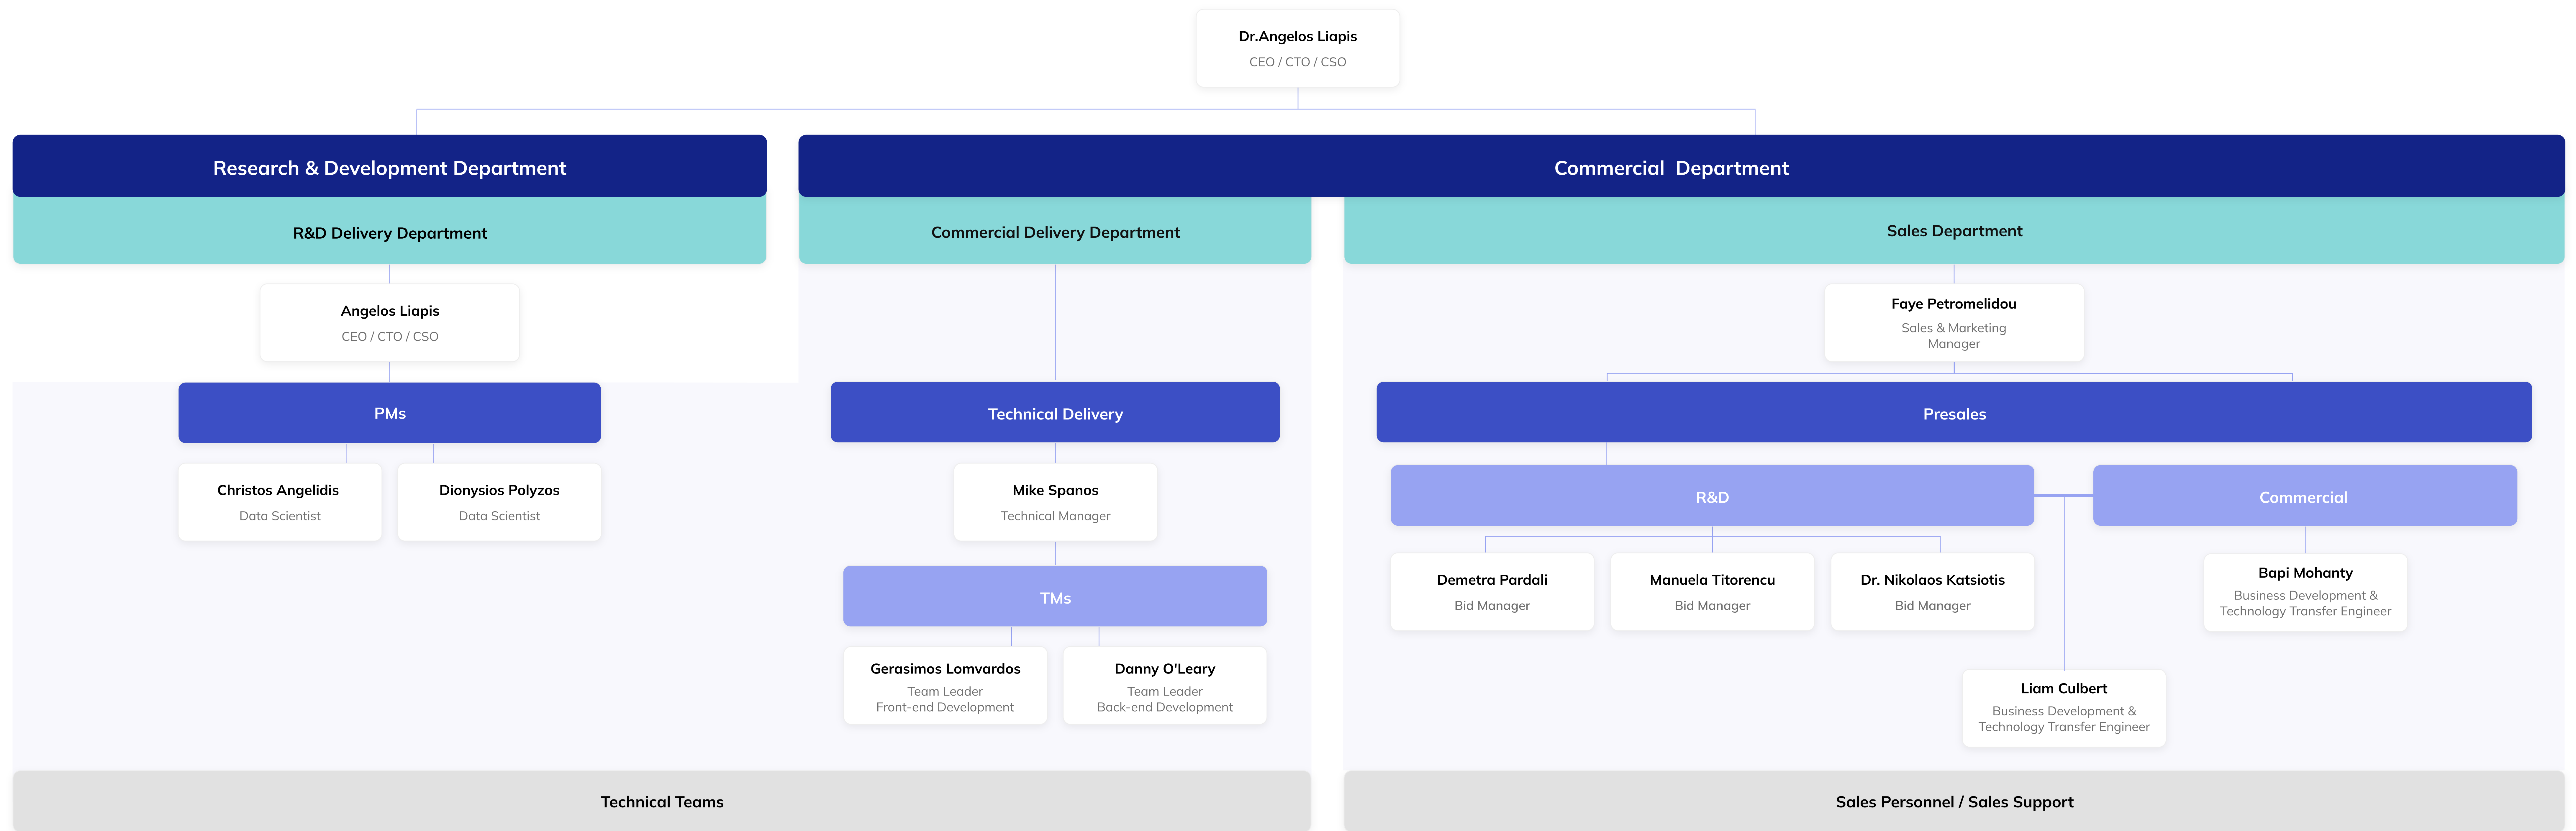

Management Team Organizational Chart

Divisions & Departments

UI / UX Department

Semeli Androulidaki
UI / UX Manager

Marketing Department

Faye Petromelidou
Sales & Marketing
Manager

Finance Department

Nancy Baker
CFO